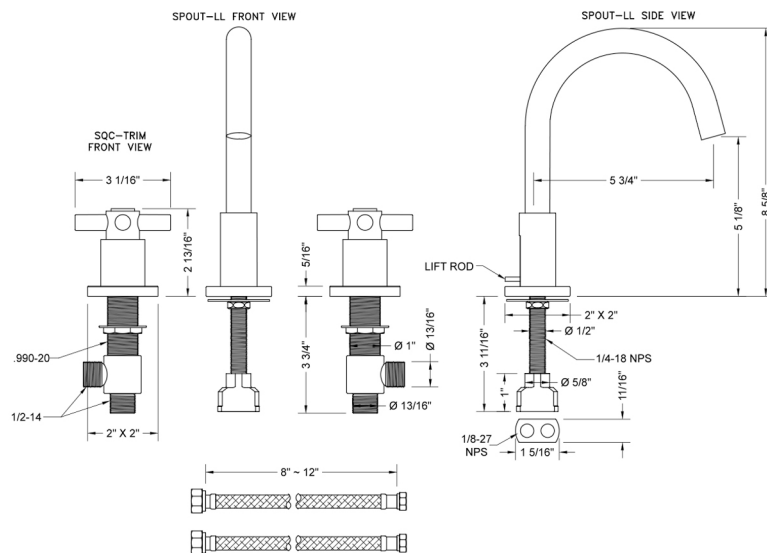

Uptown Contempo Faucet with Square Escutcheons & Contempo High Cross Handles- 0.5 GPM

Model #: 8881-SQC-0.5-

FEATURES:

- All brass 8" - 12" widespread faucet includes brass pop-up drain with overflow
- 1/4 turn ceramic valves
- Swivel Spout (For Stationary Spout option, contact JACLO)
- Available Flow Rates: 1.5, 1.2 & 0.5 GPM. Additional flow rate (aerator) options available. Contact JACLO.
- 5 3/4" spout reach
- Spout Hole Size: 1 1/2" - 1 7/8"
- Valve Hole Size: 1 1/8" - 1 5/8"

AVAILABLE FINISHES:

Polished Chrome (PCH)	Satin Chrome (SC)	Bronze Umber (BU)
Satin Nickel (SN)	Pewter (PEW)	Caramel Bronze (CB)
Polished Nickel (PN)	Antique Brass (AB)	Antique Copper (ACU)
Oil-Rubbed Bronze (ORB)	Polished Brass (PB)	Polished Copper (PCU)
Vintage Bronze (VB)	Satin Brass (SB)	Matte Black (MBK)
Satin Gold (SG)	Polished Gold (PG)	Black Nickel (BKN)
White (WH)	Unlacquered Brass (ULB)	Satin Cooper (SCU)
Almond (ALD)	Amber (AMB)	Azure Blue (AZB)
Coral (COR)	Mint Green (GRN)	Stone Grey (GRY)
Lilac (LAC)	Light Blue (LBL)	Limon (LIM)
Plum (PLM)	Pink (PNK)	Red (RED)
Graphite (GPH)	Aged Unlacquered Brass (AUB)	

SPECIFICATION DRAWING:

AVAILABLE HANDLES:

COMPLIANCES: